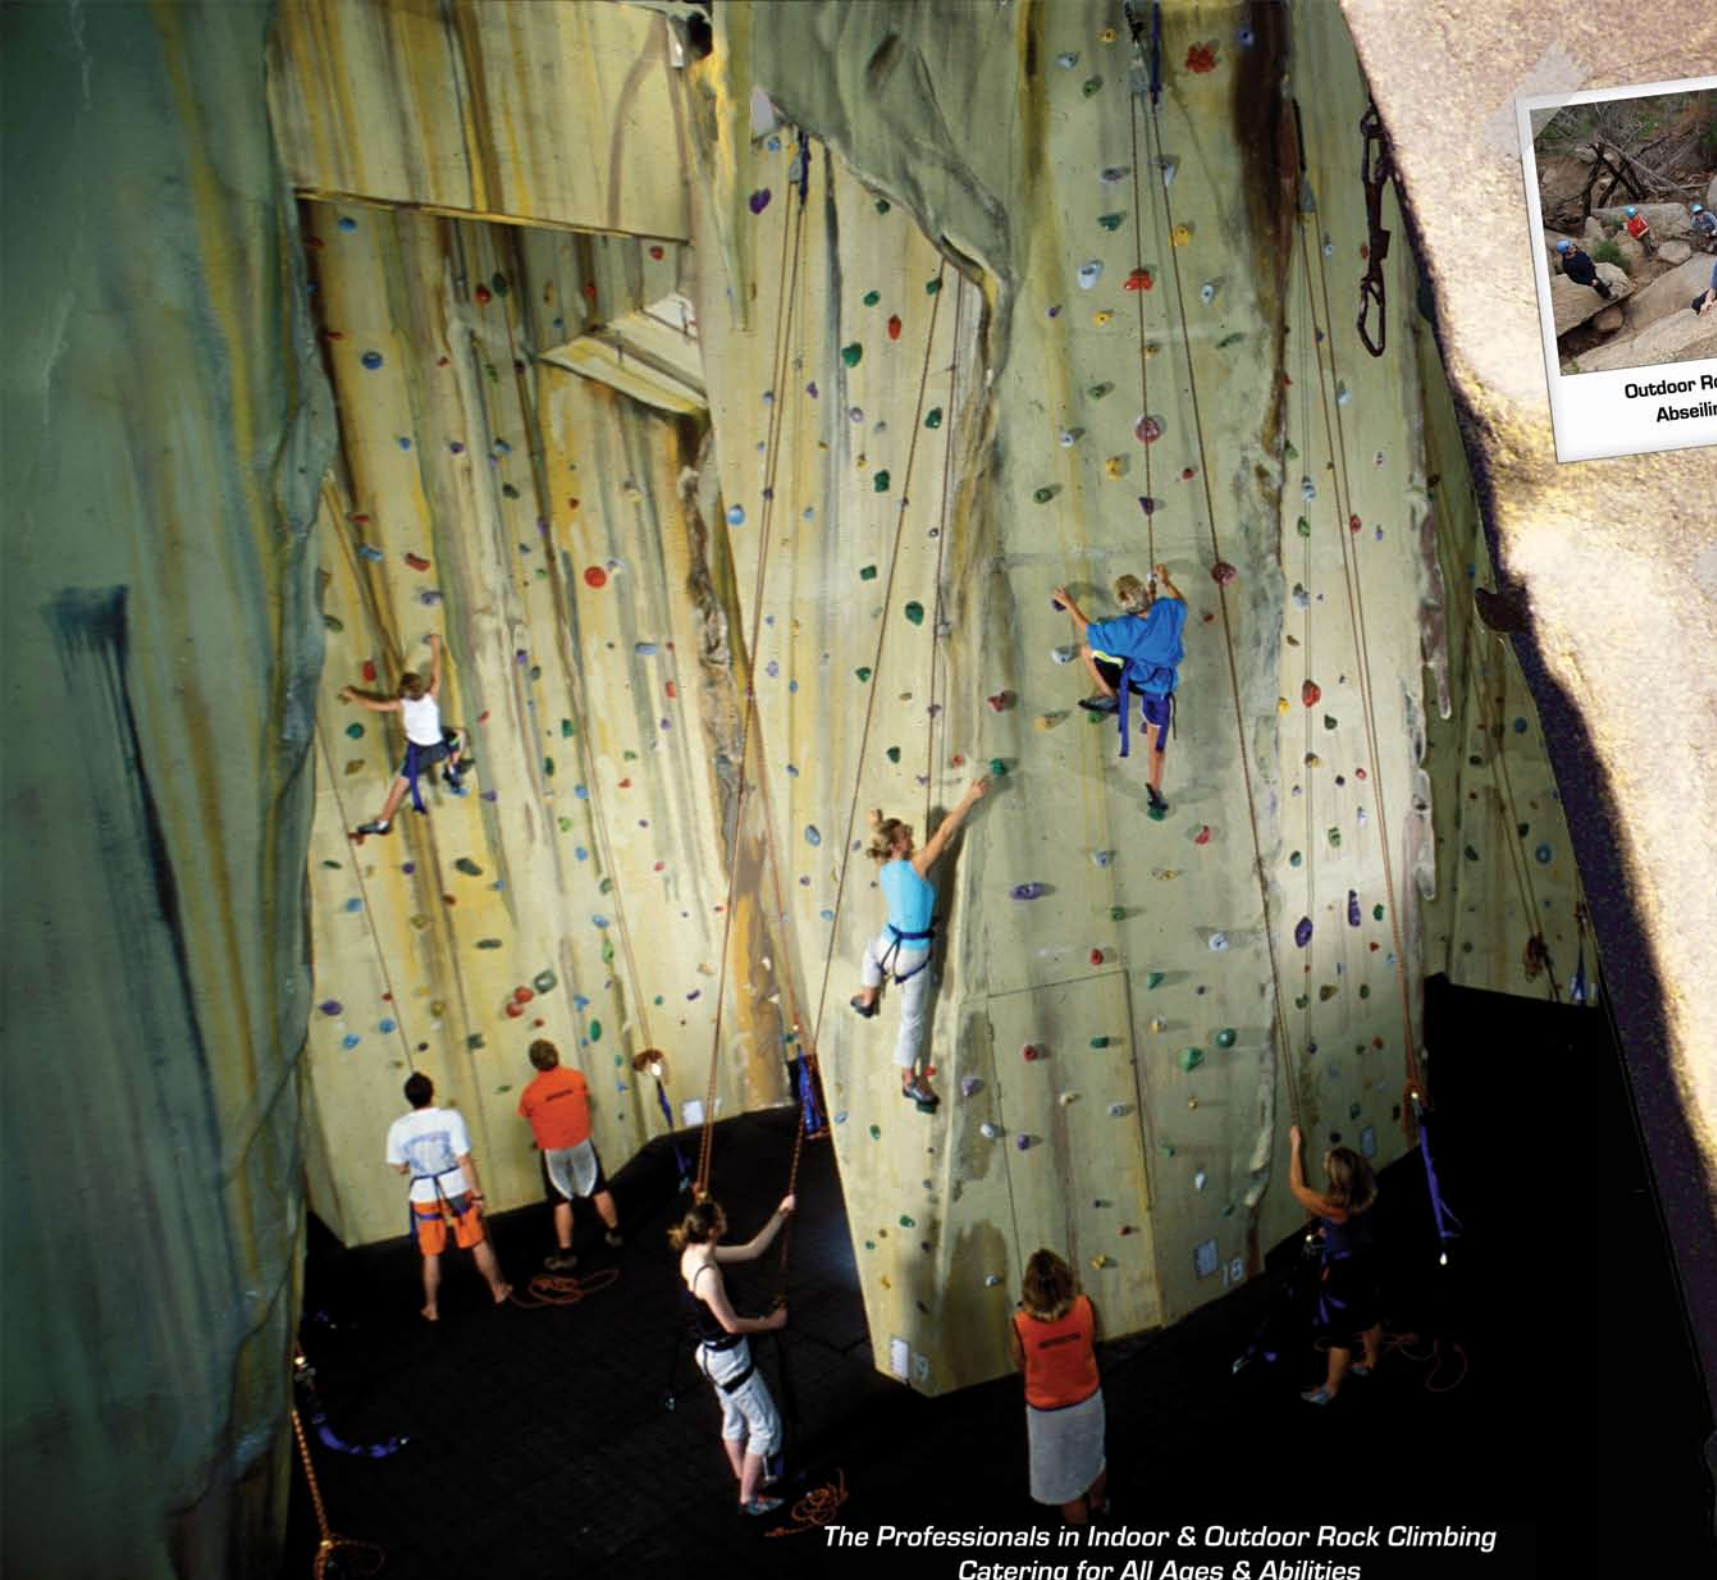

Outdoor Rock Climbing & Abseiling Sessions